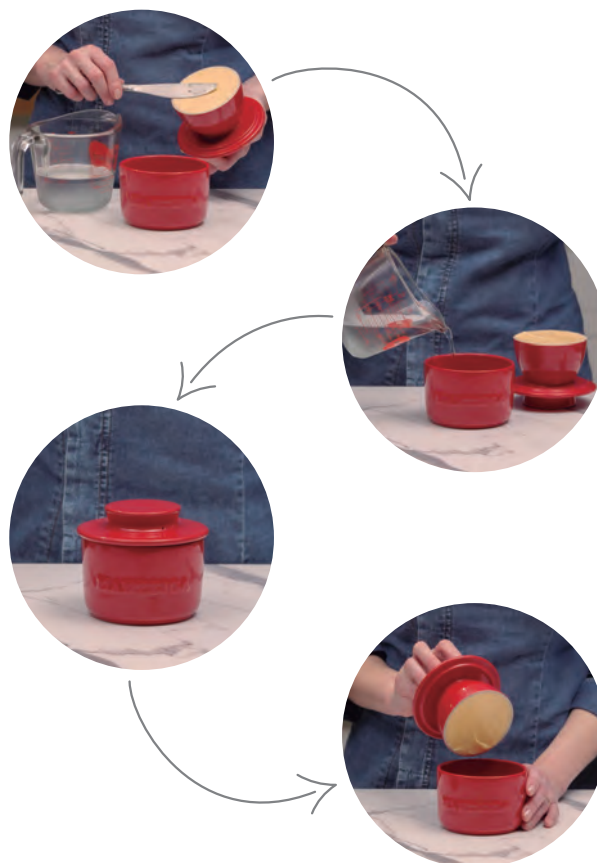

- 15800G ● 158044G
- 15802G ● 158066G
- 15805G

Descanso para colher reto
Flat Spoon Rest

- 158610G ● 158614G
- 158612G ● 158616G
- 158615G

Manteigueira
Butter Crock
cap. 250g

- 15810G ● 158144G
- 15812G ● 158166G
- 15815G